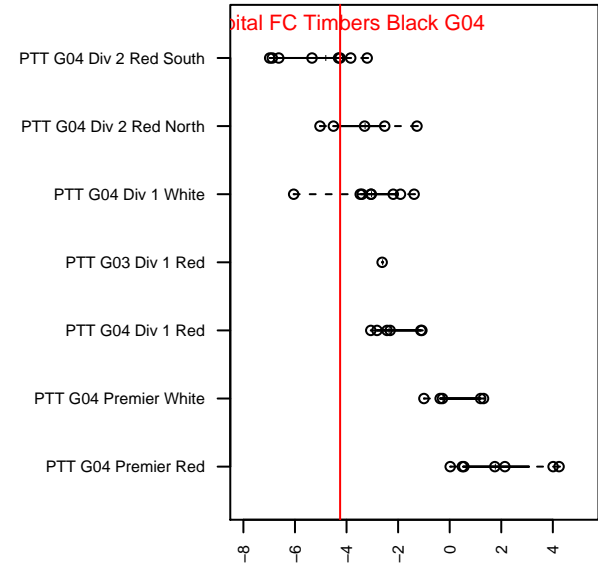

Capital FC Timbers Black G04

Cascade Futbol Club/Capital FC
 Salem, OR
 G04 total strength=929
 attack=2 defense=1.22
 fall league = PTT G04 Div 2 Red South
 notes= Ortman 2016

alt names used:
 Capital FC Timbers 04G Bennett
 Capital FC Timbers 04G Bennett
 CAPITAL FC TIMBERS 2004 GIRLS BLACK (C
 CAPITAL FC TIMBERS 2004 GIRLS BLACK (C

Venues played:
 2017 Oswego Nike Cup Silver U14
 2017 Bend Premier Cup Nadia Nadim (Silver) I
 2017 PTT G04 Division 2 Red South
 2017 OYS Founders Cup G04

Capital FC Timbers Black G04
 Dots are actual minus expected GF (blue circles) and GA (red triangles).
 Blue line is smoothed change in attack strength. Red is smoothed change in defense strength.

**attack and defense variance (black dot)
relative to other teams
and top 10 in region**

**attack and defense rating
relative to others at age
and all opponents in last 13 months**

Performance relative to 13 month average