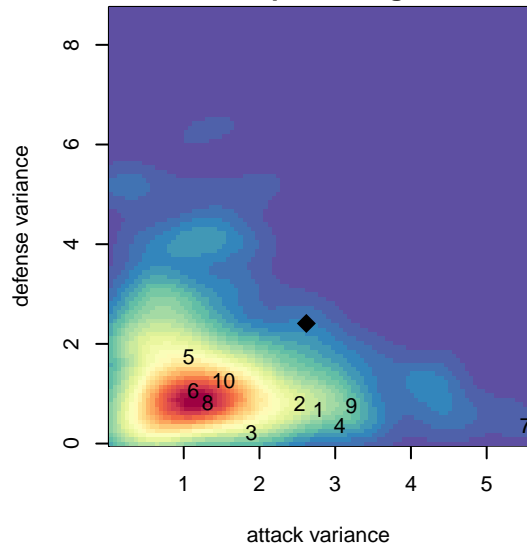

Capital FC Timbers Black G04

Cascade Futbol Club/Capital FC
 Salem, OR
 G04 total strength=929
 attack=2 defense=1.22
 fall league = PTT G04 Div 2 Red South
 notes= Ortman 2016

alt names used:
 Capital FC Timbers 04G Bennett
 Capital FC Timbers 04G Bennett
 CAPITAL FC TIMBERS 2004 GIRLS BLACK (C
 CAPITAL FC TIMBERS 2004 GIRLS BLACK (C

Venues played:
 2017 Oswego Nike Cup Silver U14
 2017 Bend Premier Cup Nadia Nadim (Silver) I
 2017 PTT G04 Division 2 Red South
 2017 OYS Founders Cup G04

Capital FC Timbers Black G04
 Dots are actual minus expected GF (blue circles) and GA (red triangles).
 Blue line is smoothed change in attack strength. Red is smoothed change in defense strength.

**attack and defense variance (black dot)
relative to other teams
and top 10 in region**

**attack and defense rating
relative to others at age
and all opponents in last 13 months**

Performance relative to 13 month average