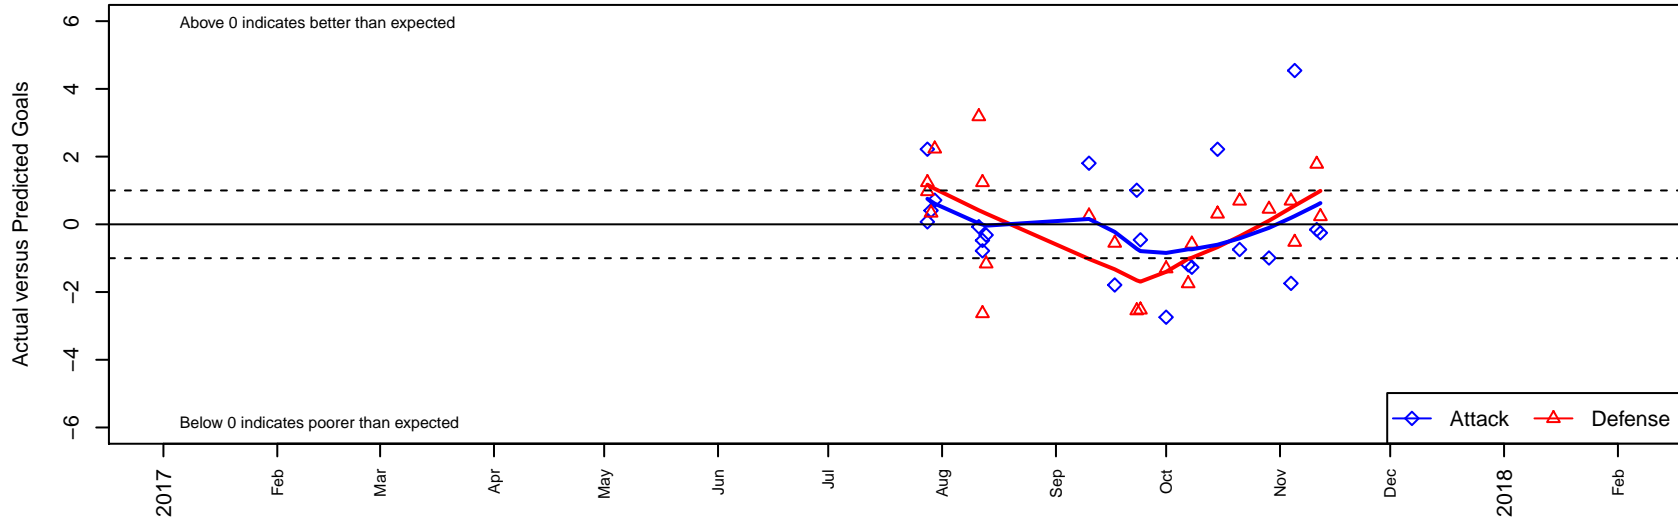

Capital FC Timbers Black G04

Cascade Futbol Club/Capital FC
 Salem, OR
 G04 total strength=929
 attack=2 defense=1.22
 fall league = PTT G04 Div 2 Red South
 notes= Ortman 2016

alt names used:
 Capital FC Timbers 04G Bennett
 Capital FC Timbers 04G Bennett
 CAPITAL FC TIMBERS 2004 GIRLS BLACK (C
 CAPITAL FC TIMBERS 2004 GIRLS BLACK (C

Venues played:
 2017 Oswego Nike Cup Silver U14
 2017 Bend Premier Cup Nadia Nadim (Silver) I
 2017 PTT G04 Division 2 Red South
 2017 OYS Founders Cup G04

Capital FC Timbers Black G04
 Dots are actual minus expected GF (blue circles) and GA (red triangles).
 Blue line is smoothed change in attack strength. Red is smoothed change in defense strength.

**attack and defense variance (black dot)
relative to other teams
and top 10 in region**

**attack and defense rating
relative to others at age
and all opponents in last 13 months**

Performance relative to 13 month average