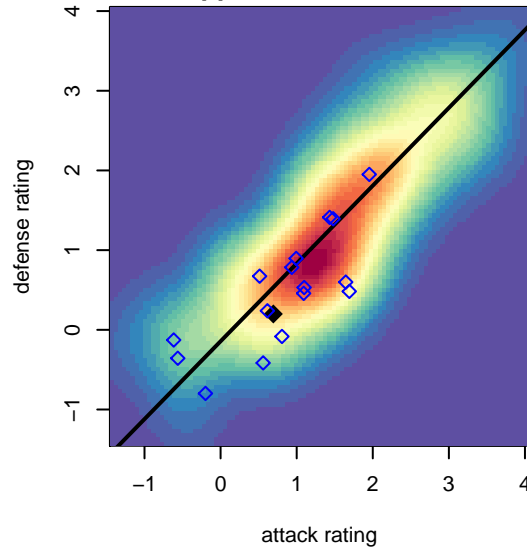

Capital FC Timbers Black G04

Cascade Futbol Club/Capital FC
 Salem, OR
 G04 total strength=929
 attack=2 defense=1.22
 fall league = PTT G04 Div 2 Red South
 notes= Ortman 2016

alt names used:
 Capital FC Timbers 04G Bennett
 Capital FC Timbers 04G Bennett
 CAPITAL FC TIMBERS 2004 GIRLS BLACK (C
 CAPITAL FC TIMBERS 2004 GIRLS BLACK (C

Venues played:
 2017 Oswego Nike Cup Silver U14
 2017 Bend Premier Cup Nadia Nadim (Silver) I
 2017 PTT G04 Division 2 Red South
 2017 OYS Founders Cup G04

Capital FC Timbers Black G04
 Dots are actual minus expected GF (blue circles) and GA (red triangles).
 Blue line is smoothed change in attack strength. Red is smoothed change in defense strength.

**attack and defense variance (black dot)
relative to other teams
and top 10 in region**

**attack and defense rating
relative to others at age
and all opponents in last 13 months**

Performance relative to 13 month average